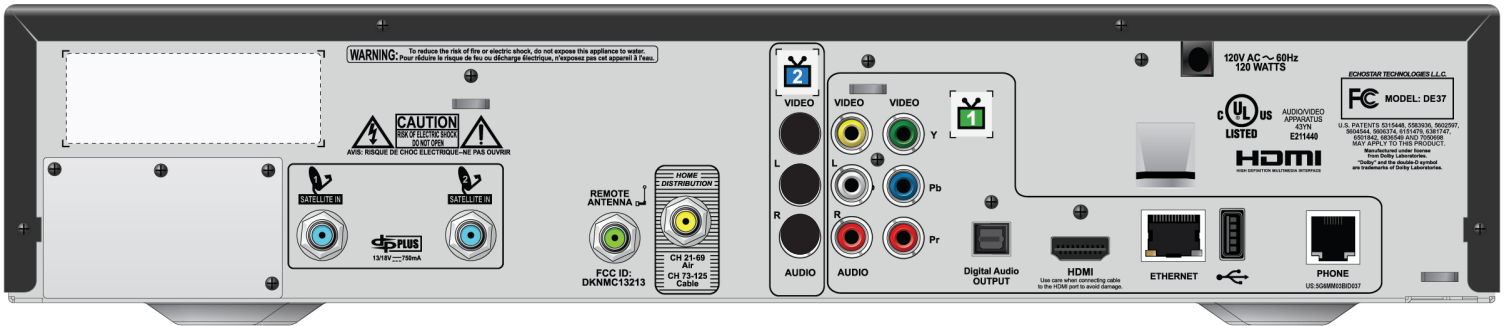

ViP® 922 SlingLoaded™ DVR

HARDWARE	MPEG-2 and MPEG-4	Yes
	# of Satellite Tuners	2 HD/SD*
	High-Definition Resolutions Supported	720p, 1080i, and 1080p24 on TV1 only
	Standard-Definition Resolutions Supported	480i and 480p on TV1; 480i on TV2
	Hard Drive Size	1 Terabyte
	Independent Output to 2 TVs	In Duo Mode
	Front Panel Buttons	Capacitive Touch
SOFTWARE	Picture-In-Picture	In Solo PIP Mode
	SlingLoaded™	Yes
	DISH On Demand (VOD)	Yes, under Watch Now in On Demand menu
	DishONLINE (IP-VOD)	Yes
	Program Guide Length	Up to 9 days
SPECS	Approx. Dimensions (H:W:D)	3.5" : 16" : 12.5"
	Approx. Weight	11.2 lb. 11.8 lb. w/module
	Color	Black

CONNECTIONS	OTA Tuners (Digital)	Two in optional MT2 OTA Module
	HDMI Digital A/V Output	Yes
	HD Component (YPbPr) Output	Yes
	S-Video Output	No
	Optical Digital Audio Output	Yes
	Sets of RCA A/V Outputs	Yes
	Home Distribution (Agile Modulated) Output	Yes
	Channel 3-4 Modulated Output	For TV1 on optional MT2 OTA Module
	USB Ports	2 (2.0)
	Ethernet Port	Yes
REMOTES	SlingLink™ Turbo support	Yes
	4-Component Universal Remote Control	UHF-2G
	Remote Version	32.0
Replacement Suggestion	32.0	

*Additional authorization may be required before high-definition programming and/or over-the-air digital broadcasts can be viewed; additional fees may apply.